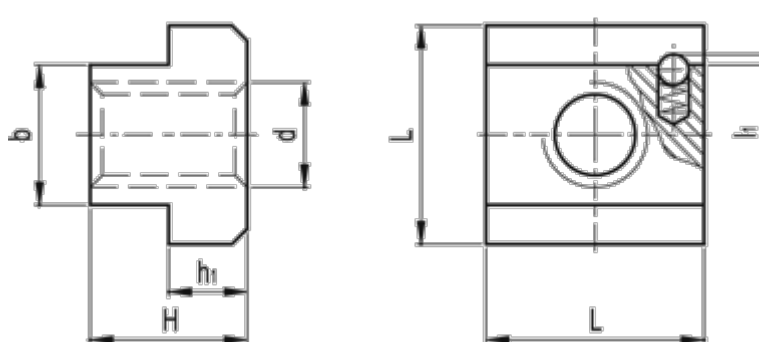

# Data Sheet

Article number: 20594391

Description: E+G T-nut  
GN 508.2-12-M10-8

## Measures

b -0.1 -0.3	= 12
d	= M10
H	= 14
h1	= 7
L	= 18
l1	= 0.7
T-slot width DIN 650	= 12
Weight (g)	= 22